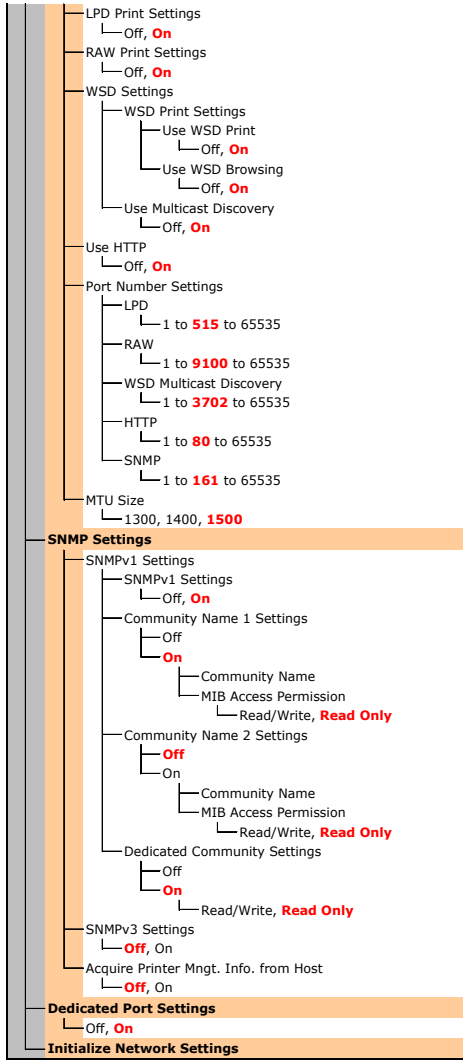

Menu Route Map