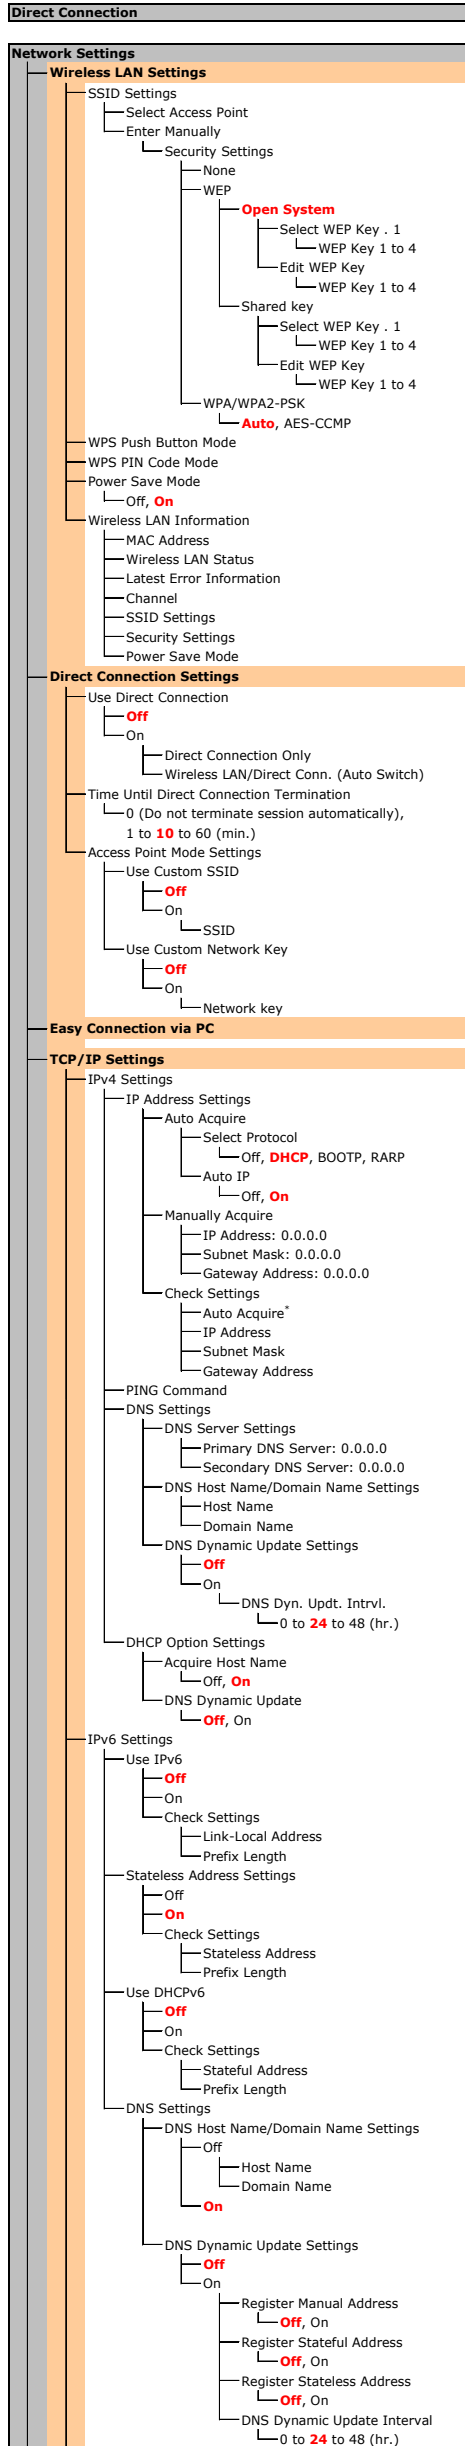

Menu Route Map