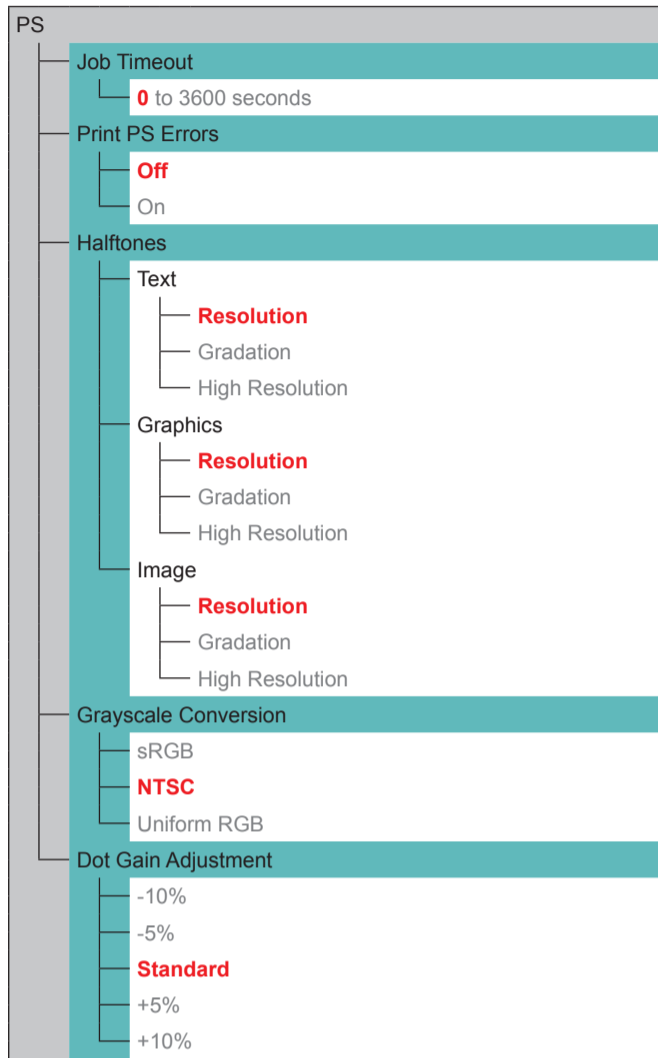

- Drawer 3*
 - Speed Priority**
 - Print Side Priority
- Show Job List
 - Off
 - On**
- IMPORT/EXPORT
 - EXPORT
 - IMPORT

Print Mode

Auto Mode Selection

- Auto Selection**
- PCL
- PS
- PDF
- XPS

Auto Select

- PCL
 - Off
 - On**
- PS
 - Off
 - On**
- PDF
 - Off
 - On**
- XPS
 - Off
 - On**

Mode Priority

- None**
- PCL
- PS
- PDF
- XPS

UFR II

- Paper Save
 - Off
 - On**

PCL

- Paper Save
 - Off**
 - On
- Orientation
 - Portrait**
 - Landscape
- Font Number
 - 0** to 104
- Point Size*
 - 4.00 to **12.00** to 999.75 point
- Pitch*
 - 0.44 to **10.00** to 99.99 cpi
- Form Lines
 - 5 to **60** to 128 lines
- Character Code
 - PC8**
 - ROMAN8
 - ROMAN9
 - ISOL1
 - ISOL2
 - ISOL5
 - ISOL6
 - ISOL9
 - PC775
 - PC8DN
 - PC850
 - PC852
 - PC858
 - PC8TK
 - PC1004
 - WINL1
 - WINL2
 - WINL5
 - WINBALT
 - DESKTOP
 - PSTEXT
 - LEGAL
 - ISO4
 - ISO6

- ISO11
- ISO15
- ISO17
- ISO21
- ISO60
- ISO69
- WIN 30
- MCTEXT
- PC864
- ARABIC8
- WINARB
- PC866
- ISOCYR
- WINCYR
- PC851
- GREEK8
- ISOGRK
- PC8GRK
- WINGRK
- PC862
- HEBREW7
- HEBREW8
- ISOHEB
- Custom Size
 - Do Not Set**
 - Set
- Unit of Measurement*
 - Millimeters
 - Inches**
- X Dimension*
 - 3.00 to **8.50 in.** (76.2 to **215.9 mm**)
- Y Dimension*
 - 5.00 to **14.00 in.** (127.0 to **355.6 mm**)
- Append CR to LF
 - Yes
 - No**
- Enlarge A4 Prt Width
 - Off**
 - On
- BarDIMM*
 - Enable
 - Disable**
- FreeScape*
 - Off
 - ~
 - "
 - #
 - \$
 - /
 - \
 - ?
 - {
 - }
 - |

Imaging

- Image Orientation
 - Auto**
 - Vertical
 - Horizontal
- Zoom
 - Off**
 - Auto
- Print Position
 - Auto**
 - Center
 - Top Left
- Print Guarantee*
 - Off**
 - On
- Show Warnings
 - Off
 - Print**
 - Panel
- Print E-Mail Text
 - Off
 - On**
- Limit E-Mail Print*
 - Off**
 - On