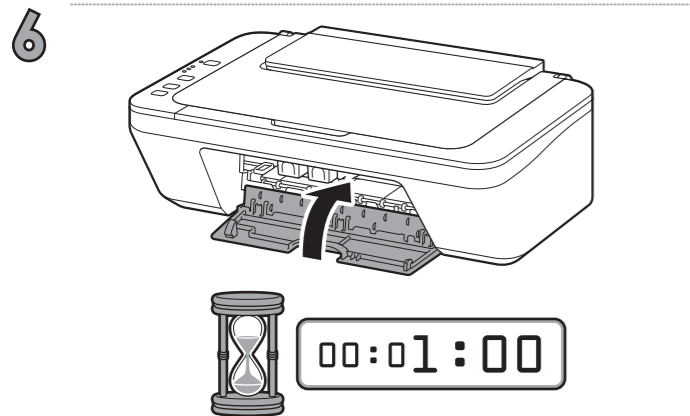

1. **5** **EN** Repeat 2 to 4 to install the other FINE Cartridge.
   ES Repita de 2 a 4 para instalar el otro cartucho FINE (FINE Cartridge).