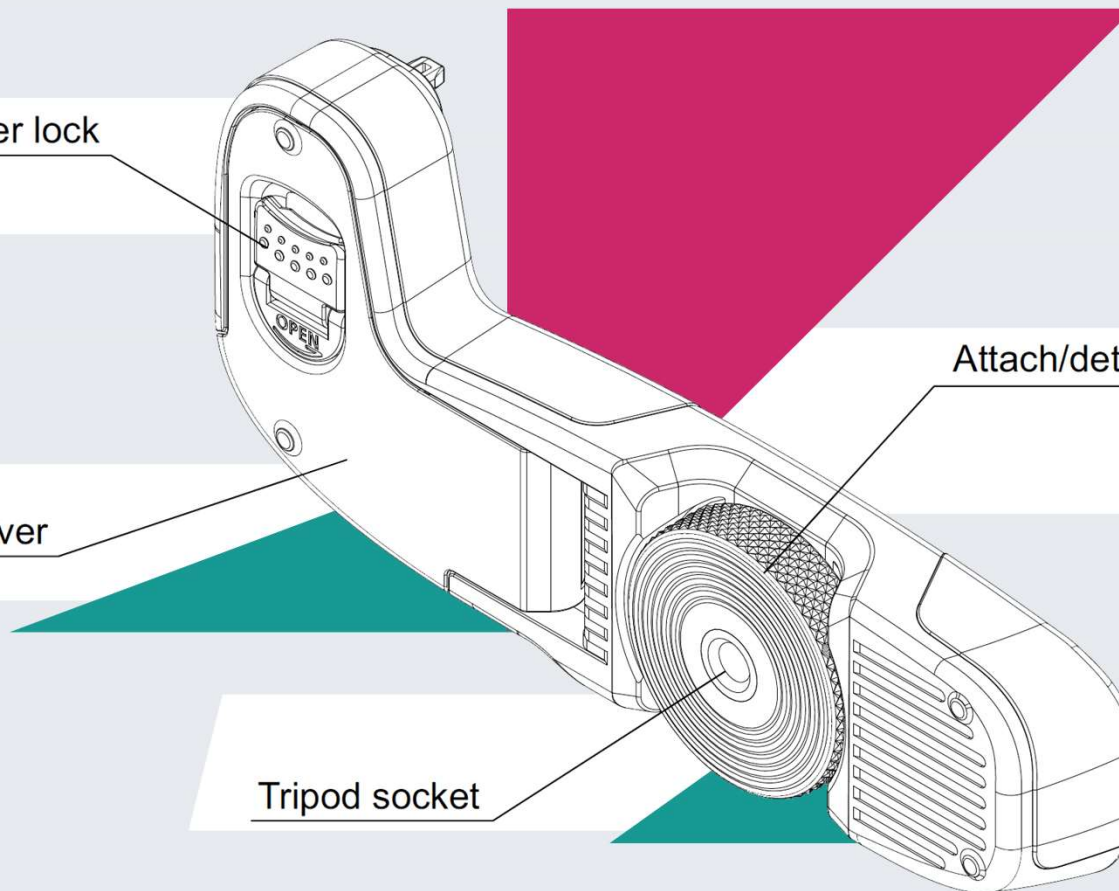

## Extension Grip EG-E1

*EASY  
ACCESS*

Painless Battery & Memory Card swaps

# Extension Grip

Card slot/battery compartment cover lock

Card slot/battery compartment cover

Tripod socket

Attach/detach dial

# Extension Grip